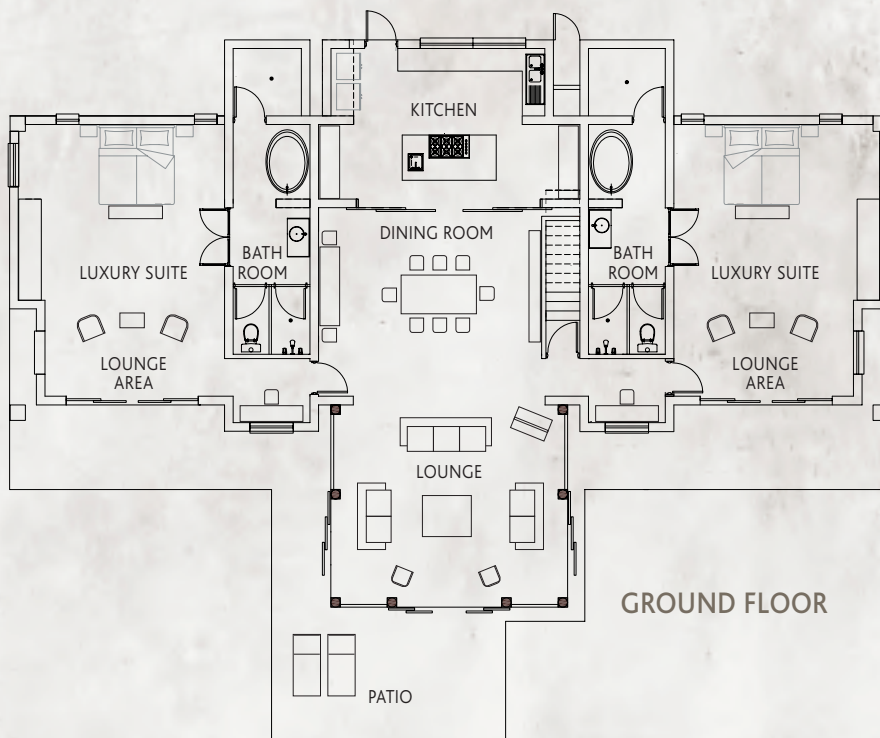

## WATERBUCK PRIVATE CAMP VILLA PLANS

MASTER SUITE  
- FIRST FLOOR

GARDEN SUITE  
- GROUND FLOOR

GROUND FLOOR

[www.kingscamp.com](http://www.kingscamp.com)

*Seasons in Africa*  
ADVENTURES • HOTELS • LODGES